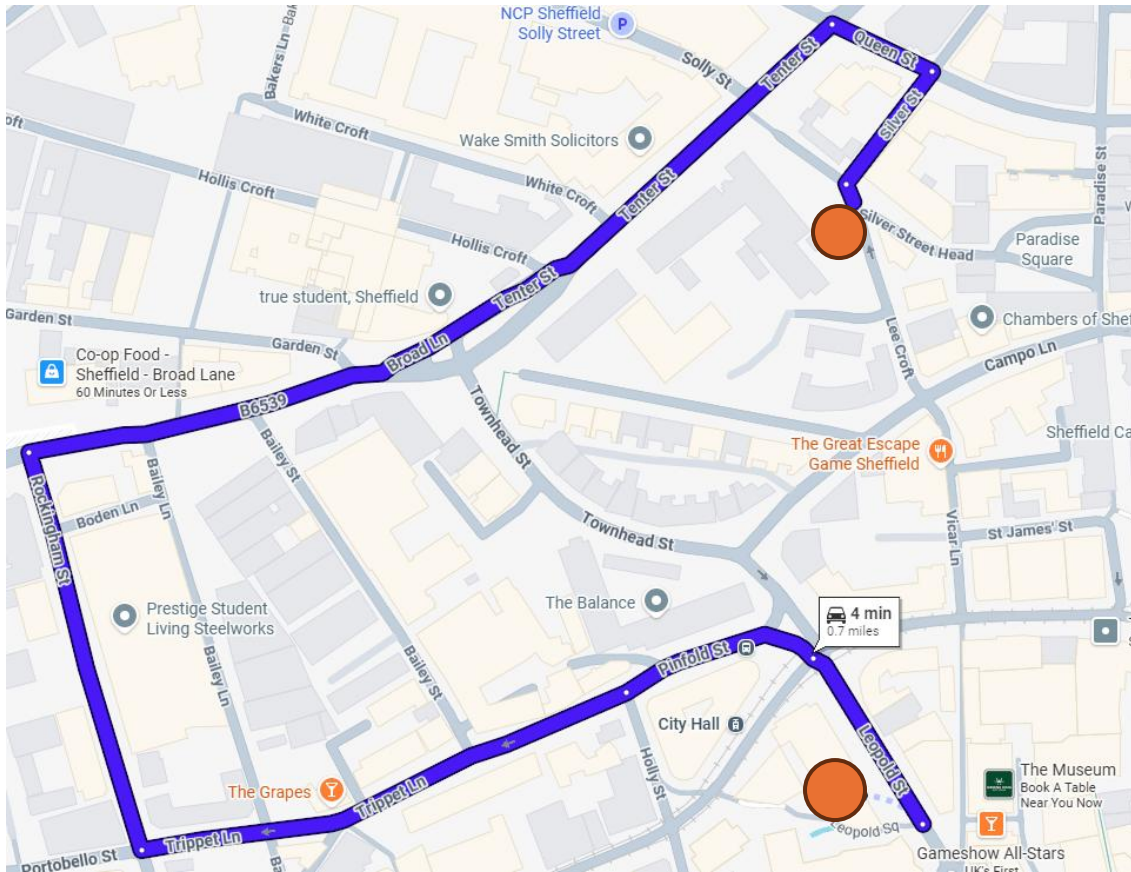

Leopold Hotel Sheffield  
2 Leopold Street, Leopold Square  
Sheffield, S1 2GZ  
0114 2524000

Leopold Hotel Sheffield  
2 Leopold Street, Leopold Square  
Sheffield, S1 2GZ  
0114 2524000

Overnight parking is available for £16.00 per 24 hours at the nearby Pennine Five. On entry to the car park your reg plate will be scanned, simply validate the reg plate at reception on the day of your departure. If you wish to arrive at the Hotel before parking, a loading bay is located outside the hotel's main entrance.

#### **Driving directions to the car park**

- Take Trippet Ln and Rockingham St to Broad Ln
  - Turn right onto Broad Ln
- Follow Queen St and Silver St to Silver Street Head

#### **Directions walking from the car park**

- Walk north-west on Leopold St towards Church St
  - Turn right onto Church St
  - Turn left onto Vicar Ln
  - Continue onto Lee Croft
- Continue onto Silver Street Head

**The £16.00 per 24 hours is payable at the hotel on departure.**

Pennine Five Car Park

41 Silver Street Head

Sheffield City Centre

Sheffield

S1 2DY